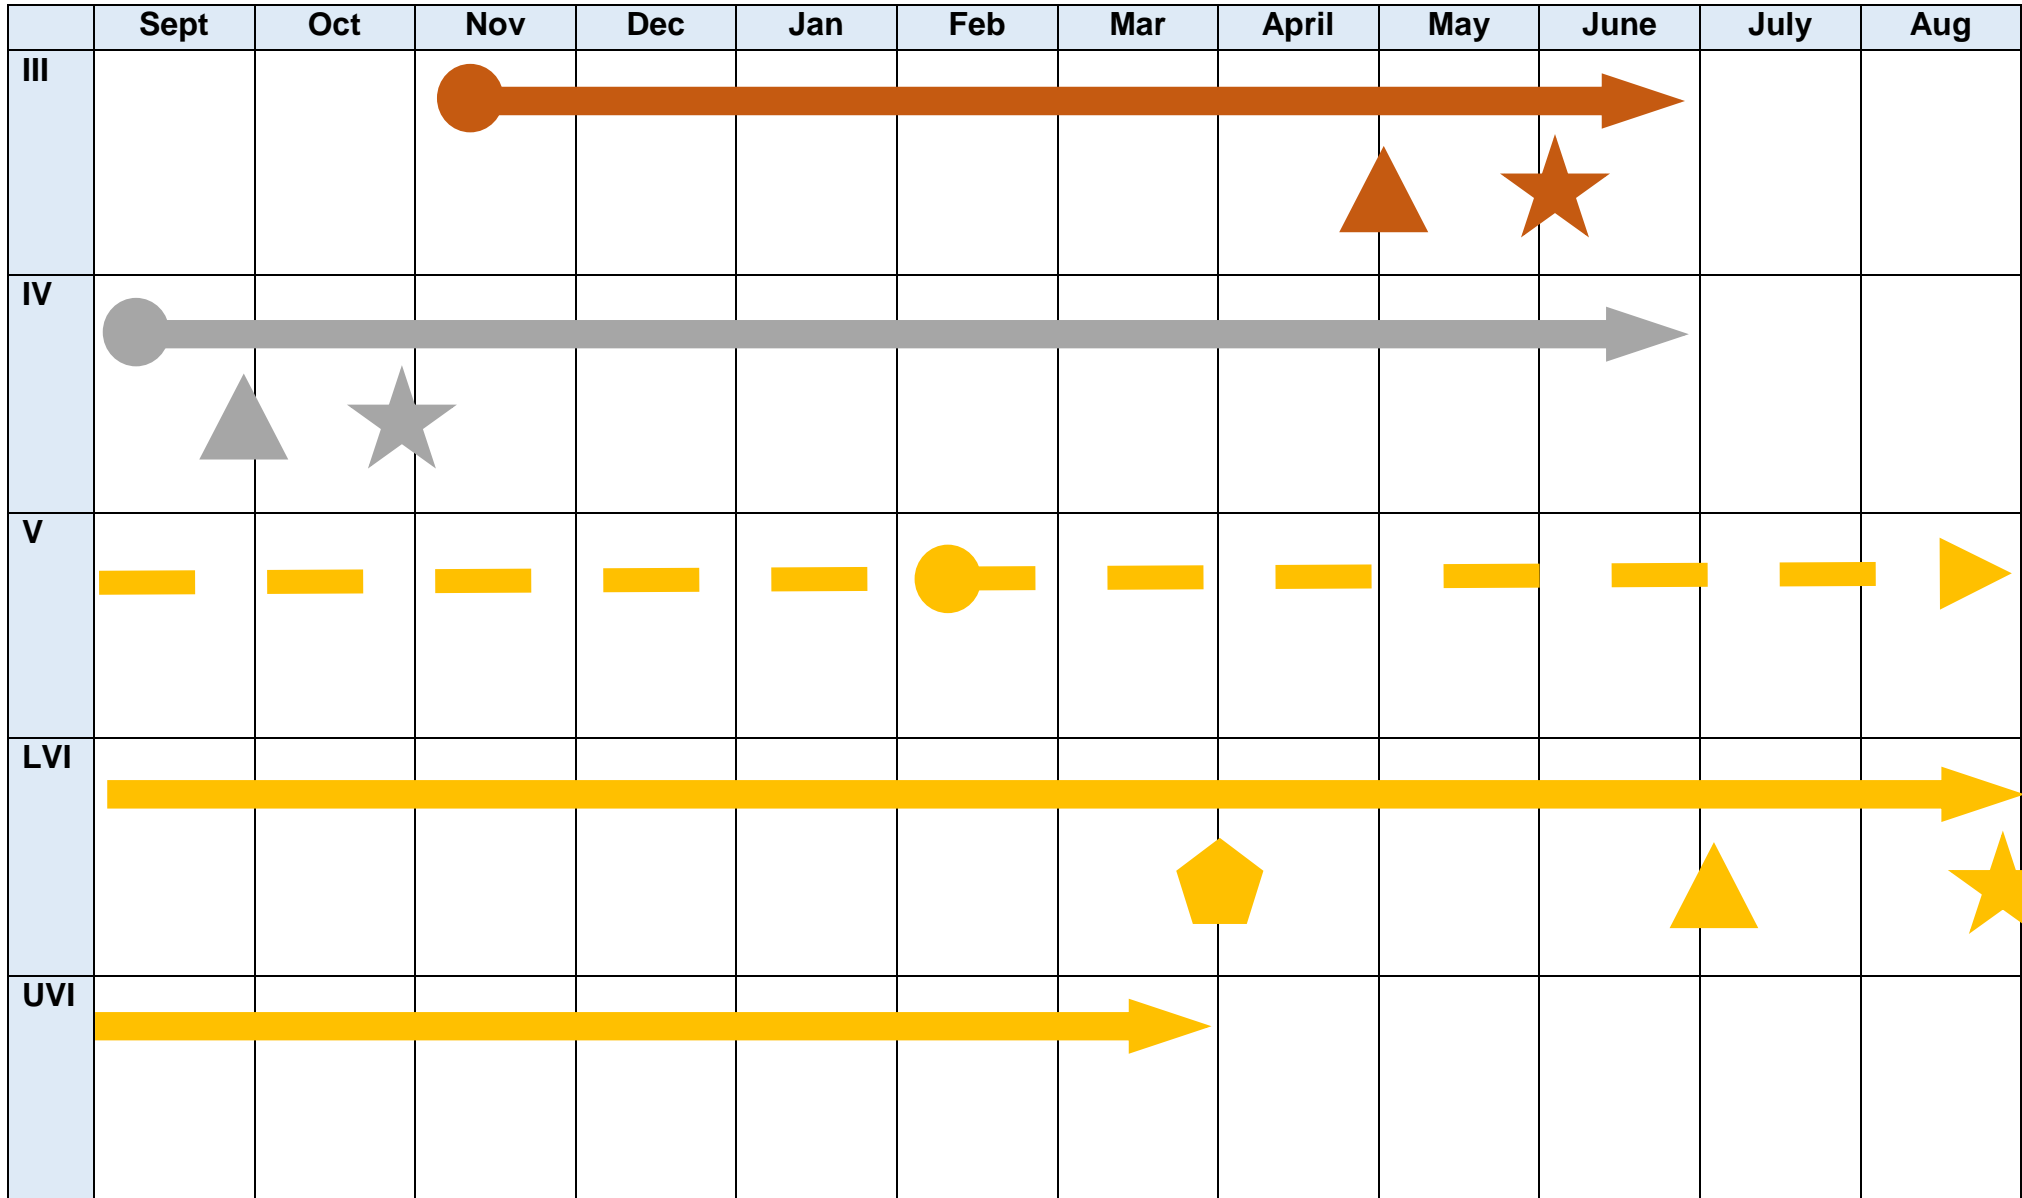

Kimbolton School DofE delivery model & participation expectation

Key: Bronze  Silver  Gold  Recruitment  Practice Expedition  Assessment Expedition  Expedition Training 